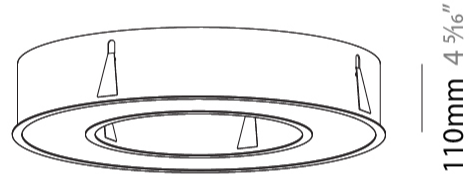

GENERAL

Series: Glorious
Subseries: Glorious
Brand: Prolicht
Division: Architectural
Mounting Type: Recessed
Mounting Location: Ceiling
Subcategory: Ambient

PHYSICAL

Shape: Round
Diameter (mm): 770
Diameter (in): 30 ⁵/₁₆
Height (mm): 110
Height (in): 4 ⁵/₁₆
Min. Recessing Depth (mm): 120
Min. Recessing Depth (in): 4 ³/₄
Light Distribution: Direct
Weight (kg): 9.285
Weight (lbs): 20.47
Diffuser: PMMA - Opal or Micro-Prism
Fixture Finish: SSR / BKV / CWI / CRY / HAB / UFT / ITA / RUA / FTG / MYG / LOD / PUS / FRO / FUP / KIA / POP / BLS / SPG / MEY / GOH / GUM / CHC / COM / ABZ / JAG / OBR / MOS / ROR
Fixture Material: Aluminum
Cut-out Measurements: 760mm / 29 15/16" x 440mm / 17 5/16"

ELECTRICAL

Lamp Type: LED (Zhaga Standard)
Input Wattage (W): 30
Total Output Wattage (W): 24 / 19.2 (3500K)
Dimming: Non-Dimming / Phase Dimming (120Vac only) / 0-10V Dimming
Driver Included: Yes
Driver Location: Integrated
Driver Type: Constant Current - 120 / 277Vac
Driver Class: Class 2
Input Voltage (V): 120 - 277
Constant Current (MA): 350 / 600 (3500K)

LED

Color Temperature (°K): 3000 / 3500 / 4000
Max. Delivered Lumen (lm): 2770 / 2862 / 2920
CRI: >80 CRI
Efficiency (%): 65
Lamp Life (hrs): 50000

OPTICAL

RATINGS AND CERTIFICATIONS

Certified By: Certified for North American Standards
IP rating: IP20

Ø 428mm 16 ⁷/₈ "

Ø 770mm 30 ⁵/₁₆ "

110mm 4 ⁵/₁₆ "

760mm x 440mm
29 ¹⁵/₁₆" x 17 ⁵/₁₆"

120mm
4 ³/₄ "

10 - 15mm
³/₈" - ⁹/₁₆"